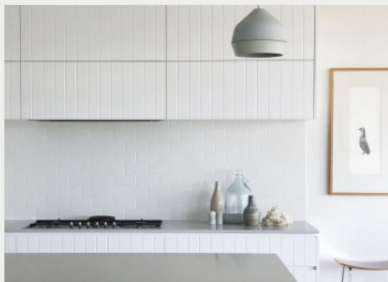

you may also like

A Coastal Home With Nordic Style